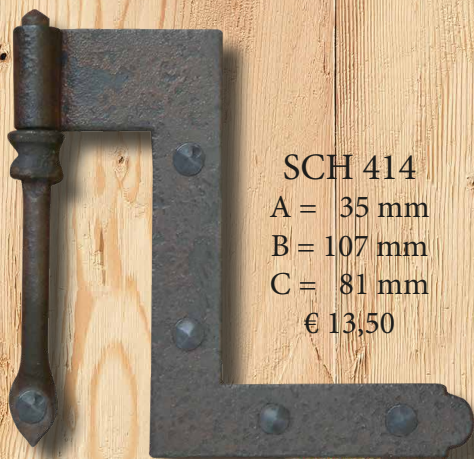

SCH 402/STH  
A = 35 mm  
B = 170 mm  
€ 16,60

SCH 402/O.K.  
B = 95 mm  
C = 95 mm  
€ 9,80

SCH 403  
A = 35 mm  
B = 105 mm  
C = 90 mm  
€ 17,50

SCH 403/STH  
A = 35 mm  
B = 132 mm  
€ 17,50

SCH 403/O.K.  
B = 87 mm  
C = 87 mm  
€ 9,50

SCH 404  
A = 35 mm  
B = 155 mm  
C = 105 mm  
€ 22,50

SCH 404/STH  
A = 35 mm  
B = 153 mm  
€ 22,50

SCH 404/O.K.  
B = 155 mm  
C = 105 mm  
€ 11,20

SCH 413  
A = 35 mm  
B = 160 mm  
C = 95 mm  
€ 22,50

SCH 413/STH  
A = 35 mm  
B = 155 mm  
€ 22,50

SCH 413/O.K.  
B = 160 mm  
C = 95 mm  
€ 12,15

SCH 414  
A = 35 mm  
B = 107 mm  
C = 81 mm  
€ 13,50

SCH 414/STH  
A = 35 mm  
B = 112 mm  
€ 13,50

SCH 414/O.K.  
B = 81 mm  
C = 81 mm  
€ 9,00

SCH 415  
A = 35 mm  
B = 120 mm  
C = 120 mm  
€ 17,60

SCH 415/STH  
A = 35 mm  
B = 110 mm  
€ 17,60

SCH 415/O.K.  
B = 120 mm  
C = 120 mm  
€ 9,50

SCH 416  
A = 35 mm  
B = 85 mm  
C = 75 mm  
€ 12,15