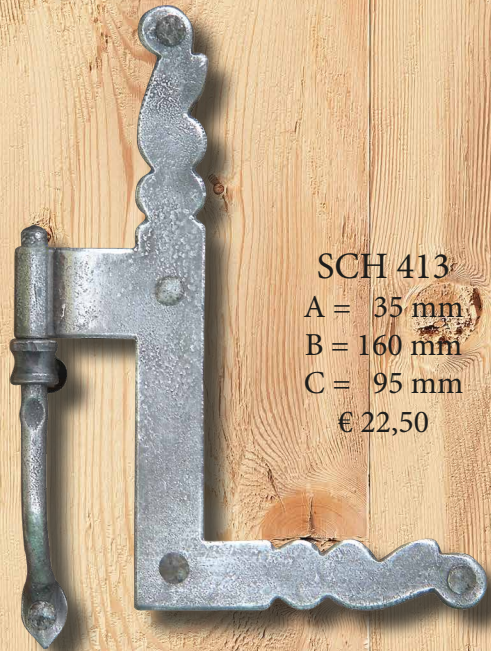

**Fensterwinkelbänder**

SCH 401  
A = 35 mm  
B = 110 mm  
C = 110 mm  
€ 27,20

SCH 401/STH  
A = 35 mm  
B = 143 mm  
€ 27,20

SCH 401/O.K.  
B = 110 mm  
C = 110 mm  
€ 10,90

SCH 402  
A = 35 mm  
B = 105 mm  
C = 95 mm  
€ 16,60

SCH 402/STH  
A = 35 mm  
B = 170 mm  
€ 16,60

SCH 402/O.K.  
B = 95 mm  
C = 95 mm  
€ 9,80

SCH 403  
A = 35 mm  
B = 105 mm  
C = 90 mm  
€ 17,50

SCH 403/STH  
A = 35 mm  
B = 132 mm  
€ 17,50

SCH 403/O.K.  
B = 87 mm  
C = 87 mm  
€ 9,50

SCH 404  
A = 35 mm  
B = 155 mm  
C = 105 mm  
€ 22,50

SCH 404/STH  
A = 35 mm  
B = 153 mm  
€ 22,50

SCH 404/O.K.  
B = 155 mm  
C = 105 mm  
€ 11,20

SCH 413  
A = 35 mm  
B = 160 mm  
C = 95 mm  
€ 22,50

SCH 413/STH  
A = 35 mm  
B = 155 mm  
€ 22,50

SCH 413/O.K.  
B = 160 mm  
C = 95 mm  
€ 12,15

SCH 414  
A = 35 mm  
B = 107 mm  
C = 81 mm  
€ 13,50

SCH 414/STH  
A = 35 mm  
B = 112 mm  
€ 13,50

SCH 414/O.K.  
B = 81 mm  
C = 81 mm  
€ 9,00