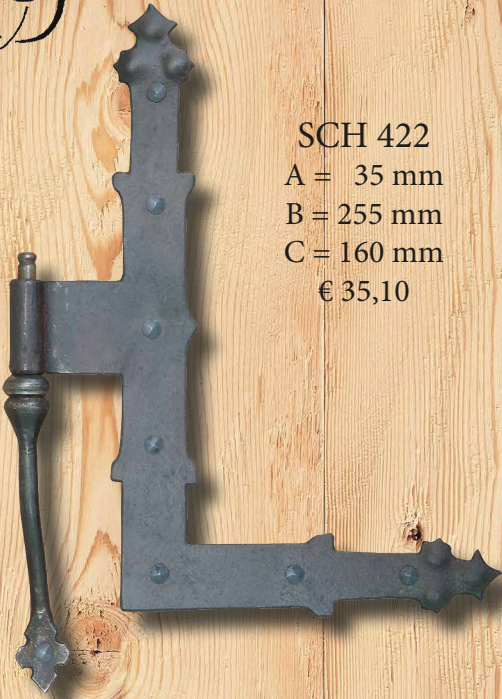

SCH 417  
A = 35 mm  
B = 200 mm  
C = 155 mm  
€ 22,50

SCH 417/STH  
A = 35 mm  
B = 175 mm  
€ 22,50

SCH 417/O.K.  
B = 200 mm  
C = 155 mm  
€ 12,10

SCH 418  
A = 35 mm  
B = 215 mm  
C = 165 mm  
€ 27,20

SCH 418/STH  
A = 35 mm  
B = 215 mm  
€ 27,20

SCH 418/O.K.  
B = 215 mm  
C = 165 mm  
€ 14,50

SCH 420  
A = 35 mm  
B = 230 mm  
C = 170 mm  
€ 33,00

SCH 420/STH  
A = 35 mm  
B = 245 mm  
€ 33,00

SCH 420/O.K.  
B = 230 mm  
C = 170 mm  
€ 19,90

SCH 422  
A = 35 mm  
B = 255 mm  
C = 160 mm  
€ 35,10

SCH 422/STH  
A = 35 mm  
B = 255 mm  
€ 35,10

SCH 422/O.K.  
B = 255 mm  
C = 160 mm  
€ 22,50

SCH 423  
A = 35 mm  
B = 195 mm  
C = 130 mm  
€ 22,50

SCH 423/STH  
A = 35 mm  
B = 195 mm  
€ 22,50

SCH 423/O.K.  
B = 195 mm  
C = 130 mm  
€ 11,50

SCH 424  
A = 35 mm  
B = 245 mm  
C = 130 mm  
€ 27,20

SCH 424/STH  
A = 35 mm  
B = 245 mm  
€ 27,20

SCH 424/O.K.  
B = 240 mm  
C = 130 mm  
€ 14,60