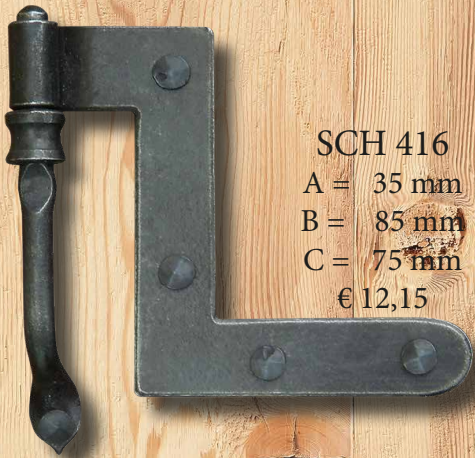

SCH 404  
A = 35 mm  
B = 155 mm  
C = 105 mm  
€ 22,50

SCH 404/STH  
A = 35 mm  
B = 153 mm  
€ 22,50

SCH 404/O.K.  
B = 155 mm  
C = 105 mm  
€ 11,20

SCH 413  
A = 35 mm  
B = 160 mm  
C = 95 mm  
€ 22,50

SCH 413/STH  
A = 35 mm  
B = 155 mm  
€ 22,50

SCH 413/O.K.  
B = 160 mm  
C = 95 mm  
€ 12,15

SCH 414  
A = 35 mm  
B = 107 mm  
C = 81 mm  
€ 13,50

SCH 414/STH  
A = 35 mm  
B = 112 mm  
€ 13,50

SCH 414/O.K.  
B = 81 mm  
C = 81 mm  
€ 9,00

SCH 415  
A = 35 mm  
B = 120 mm  
C = 120 mm  
€ 17,60

SCH 415/STH  
A = 35 mm  
B = 110 mm  
€ 17,60

SCH 415/O.K.  
B = 120 mm  
C = 120 mm  
€ 9,50

SCH 416  
A = 35 mm  
B = 85 mm  
C = 75 mm  
€ 12,15

SCH 416/STH  
A = 35 mm  
B = 110 mm  
€ 12,15

SCH 416/O.K.  
B = 75 mm  
C = 75 mm  
€ 7,70

SCH 406  
A = 35 mm  
B = 115 mm  
C = 115 mm  
€ 17,60

SCH 406/STH  
A = 35 mm  
B = 155 mm  
€ 17,60

SCH 406/O.K.  
B = 115 mm  
C = 115 mm  
€ 9,50