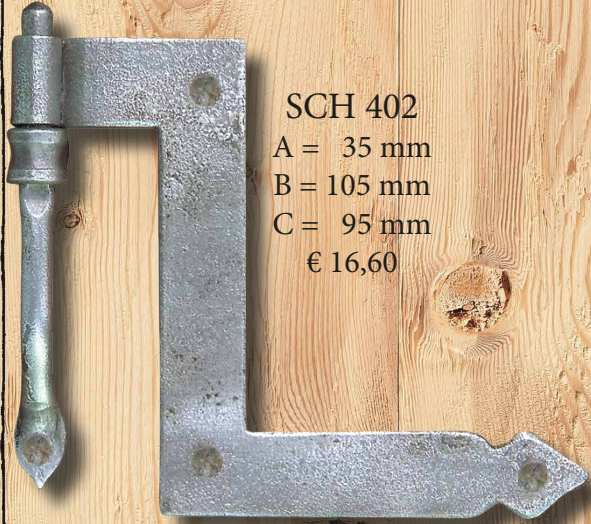

## Window fittings

Please mind the details before you order.

- 1.) Declare the measurement with A, B, C
- 2.) Measure of the fittings are declared in the catalogue. Size = 2 mm  
A = always 35 mm, but also can be specially made individual.  
size of cone = 7 mm
3. The thickness of our window door fittings = 3 mm  
illustrations page 75  
A = always 50 mm, but also can be specially made individual. Size of cone = 10 mm
- 4.) Our various surfaces:  
EA = black iron  
EV = tin iron = fire-tinned  
ER = rost-colored iron  
MEP = polished brass  
MEA = patinated brass
- 5.) Our fittings don't have protection against corrosion. Galvanization is possible.
- 6.) Almost any window fittings can be produced in different materials and surfaces.

**Fensterwinkelbänder**

SCH 401  
A = 35 mm  
B = 110 mm  
C = 110 mm  
€ 27,20

SCH 401/STH  
A = 35 mm  
B = 143 mm  
€ 27,20

SCH 401/O.K.  
B = 110 mm  
C = 110 mm  
€ 10,90

SCH 402  
A = 35 mm  
B = 105 mm  
C = 95 mm  
€ 16,60

SCH 402/STH  
A = 35 mm  
B = 170 mm  
€ 16,60

SCH 402/O.K.  
B = 95 mm  
C = 95 mm  
€ 9,80

SCH 403  
A = 35 mm  
B = 105 mm  
C = 90 mm  
€ 17,50

SCH 403/STH  
A = 35 mm  
B = 132 mm  
€ 17,50

SCH 403/O.K.  
B = 87 mm  
C = 87 mm  
€ 9,50