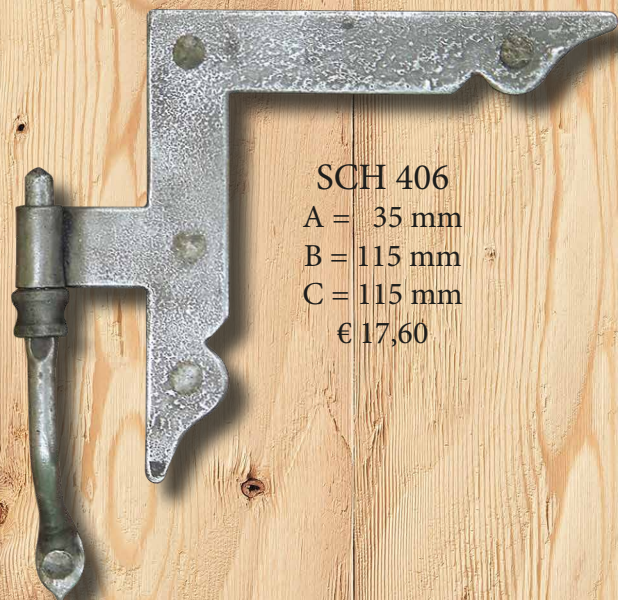

SCH 415  
A = 35 mm  
B = 120 mm  
C = 120 mm  
€ 17,60

SCH 415/STH  
A = 35 mm  
B = 110 mm  
€ 17,60

SCH 415/O.K.  
B = 120 mm  
C = 120 mm  
€ 9,50

SCH 416  
A = 35 mm  
B = 85 mm  
C = 75 mm  
€ 12,15

SCH 416/STH  
A = 35 mm  
B = 110 mm  
€ 12,15

SCH 416/O.K.  
B = 75 mm  
C = 75 mm  
€ 7,70

SCH 406  
A = 35 mm  
B = 115 mm  
C = 115 mm  
€ 17,60

SCH 406/STH  
A = 35 mm  
B = 155 mm  
€ 17,60

SCH 406/O.K.  
B = 115 mm  
C = 115 mm  
€ 9,50