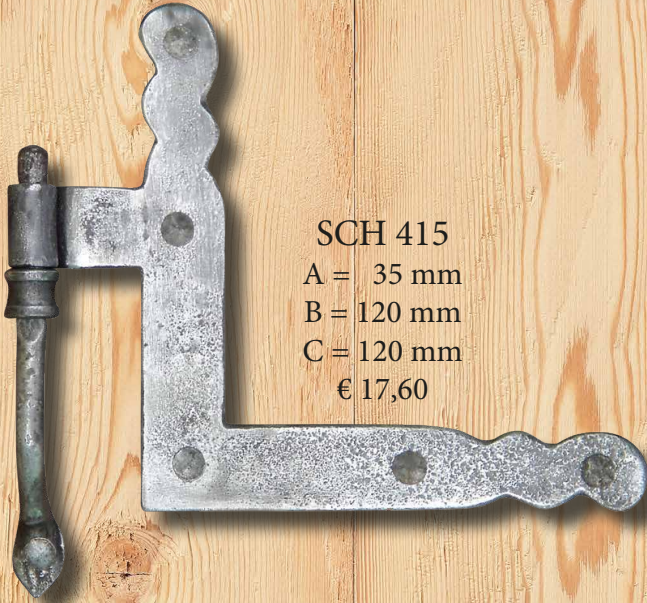

SCH 404  
A = 35 mm  
B = 155 mm  
C = 105 mm  
€ 22,50

SCH 404/STH  
A = 35 mm  
B = 153 mm  
€ 22,50

SCH 404/O.K.  
B = 155 mm  
C = 105 mm  
€ 11,20

SCH 413  
A = 35 mm  
B = 160 mm  
C = 95 mm  
€ 22,50

SCH 413/STH  
A = 35 mm  
B = 155 mm  
€ 22,50

SCH 413/O.K.  
B = 160 mm  
C = 95 mm  
€ 12,15

SCH 414  
A = 35 mm  
B = 107 mm  
C = 81 mm  
€ 13,50

SCH 414/STH  
A = 35 mm  
B = 112 mm  
€ 13,50

SCH 414/O.K.  
B = 81 mm  
C = 81 mm  
€ 9,00

SCH 415  
A = 35 mm  
B = 120 mm  
C = 120 mm  
€ 17,60

SCH 415/STH  
A = 35 mm  
B = 110 mm  
€ 17,60

SCH 415/O.K.  
B = 120 mm  
C = 120 mm  
€ 9,50

SCH 416  
A = 35 mm  
B = 85 mm  
C = 75 mm  
€ 12,15