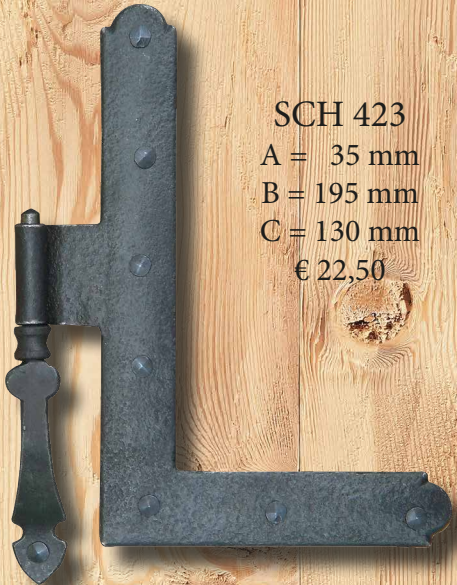

SCH 418/STH  
A = 35 mm  
B = 215 mm  
€ 27,20

SCH 418/O.K.  
B = 215 mm  
C = 165 mm  
€ 14,50

SCH 420  
A = 35 mm  
B = 230 mm  
C = 170 mm  
€ 33,00

SCH 420/STH  
A = 35 mm  
B = 245 mm  
€ 33,00

SCH 420/O.K.  
B = 230 mm  
C = 170 mm  
€ 19,90

SCH 422  
A = 35 mm  
B = 255 mm  
C = 160 mm  
€ 35,10

SCH 422/STH  
A = 35 mm  
B = 255 mm  
€ 35,10

SCH 422/O.K.  
B = 255 mm  
C = 160 mm  
€ 22,50

SCH 423  
A = 35 mm  
B = 195 mm  
C = 130 mm  
€ 22,50

SCH 423/STH  
A = 35 mm  
B = 195 mm  
€ 22,50

SCH 423/O.K.  
B = 195 mm  
C = 130 mm  
€ 11,50

SCH 424  
A = 35 mm  
B = 245 mm  
C = 130 mm  
€ 27,20

SCH 424/STH  
A = 35 mm  
B = 245 mm  
€ 27,20

SCH 424/O.K.  
B = 240 mm  
C = 130 mm  
€ 14,60