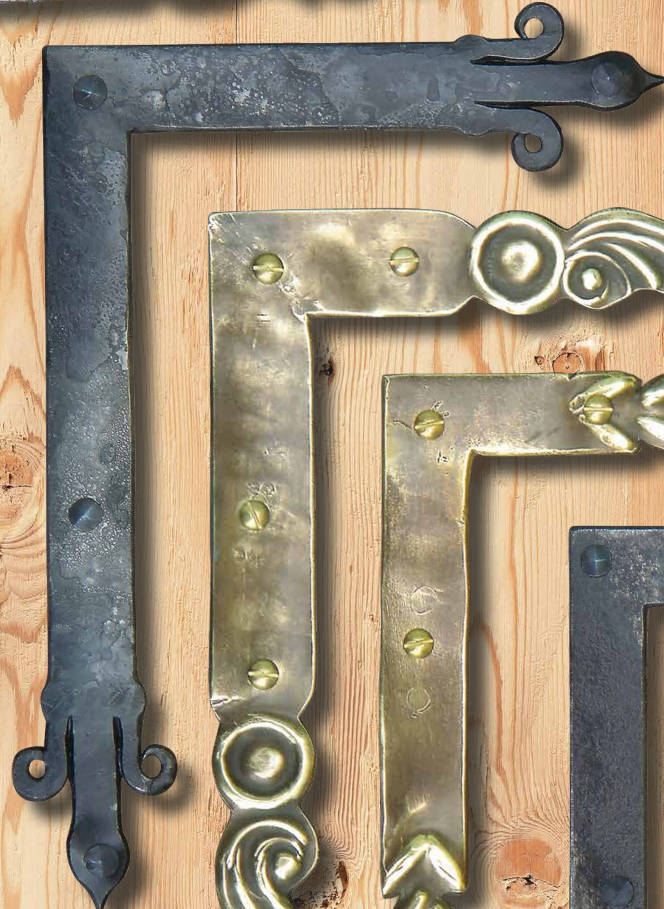

SCH 472/STH  
 A = 50 mm  
 B = 220 mm  
 € 41,50

SCH 472/O.K.  
 B = 270 mm  
 C = 190 mm  
 € 23,60

SCH 446  
A = 210 mm  
B = 210 mm  
€ 31,90

SCH 445  
A = 200 mm  
B = 145 mm  
€ 40,80

SCH 447  
A = 210 mm  
B = 145 mm  
€ 31,90

SCH 448  
A = 210 mm  
B = 135 mm  
€ 25,50

SCH 444  
A = 175 mm  
B = 110 mm  
€ 23,00

SCH 449  
A = 145 mm  
B = 145 mm  
€ 31,90

SCH 443  
A = 145 mm  
B = 145 mm  
€ 24,30

SCH 458  
A = 145 mm  
B = 145 mm  
€ 31,90