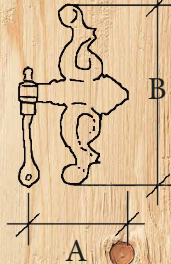

2.) Generally the screw eye will be delivered with 16 Anuba screw-thread.

possible alternatives :

a. wooden screw-thread

b. metric srew thread

c.: Wallpaw

3.) The measurement of the door hinges are declared in the catalogue.